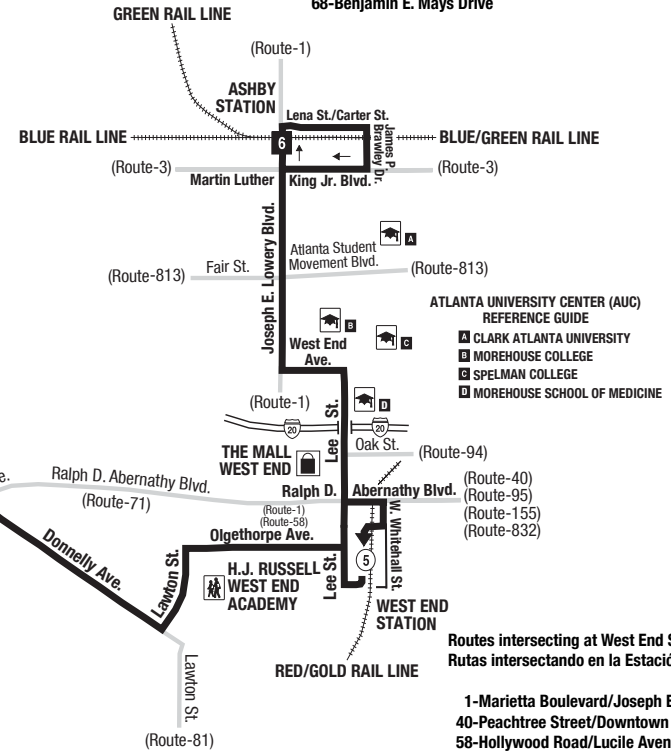

Routes intersecting at Hamilton E. Holmes Station:
 Rutas intersectando en la Estación Hamilton E. Holmes:

- 3-Martin Luther King, Jr. Drive/Auburn Avenue
- 51-Joseph E. Boone Boulevard
- 60-Hightower Road
- 66-Lynhurst Drive/Princeton Lakes
- 68-Benjamin E. Mays Drive
- 73-Fulton Industrial
- 153-James Jackson Parkway
- 165-Fairburn Road
- 201-Six Flags Over Georgia
- 850-Carroll Heights/Fairburn Heights
- 856-Baker Hills/Wilson Mill Meadows
- 865-Boulder Park Drive
- 867-Peyton Forest/Dixie Hills
- CobbLinc

NORTH
NORTE

INTERSECTING ROUTES
 Rutas Intersectando

Routes intersecting at Ashby Station:
 Rutas intersectando en la Estación Ashby:

- 1-Marietta Boulevard/Joseph E. Lowery Boulevard
- 68-Benjamin E. Mays Drive

Routes intersecting at West End Station:
 Rutas intersectando en la Estación West End:

- 1-Marietta Boulevard/Joseph E. Lowery Boulevard
- 40-Peachtree Street/Downtown
- 58-Hollywood Road/Lucile Avenue
- 68-Benjamin E. Mays Drive
- 71-Cascade Road
- 81-Venetian Hills/Delowe Drive
- 94-Northside Drive
- 95-Metropolitan Parkway
- 155-Pittsburgh
- 832-Grant Park