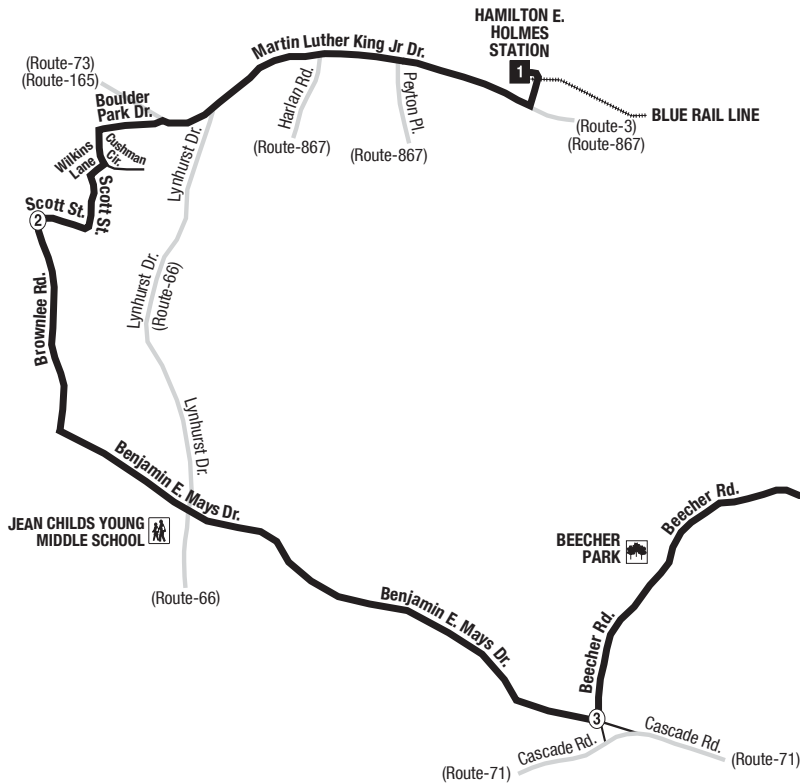

Routes intersecting at Hamilton E. Holmes Station:
 Rutas intersectando en la Estación Hamilton E. Holmes:

- 3-Martin Luther King, Jr. Drive/Auburn Avenue
- 51-Joseph E. Boone Boulevard
- 60-Hightower Road
- 66-Lynhurst Drive/Princeton Lakes
- 68-Benjamin E. Mays Drive
- 73-Fulton Industrial
- 153-James Jackson Parkway
- 165-Fairburn Road
- 201-Six Flags Over Georgia
- 850-Carroll Heights/Fairburn Heights
- 856-Baker Hills/Wilson Mill Meadows
- 865-Boulder Park Drive
- 867-Peyton Forest/Dixie Hills
- CobbLinc

NORTH
NORTE

INTERSECTING ROUTES
 Rutas Intersectando

Routes intersecting at Ashby Station:
 Rutas intersectando en la Estación Ashby:

- 1-Marietta Boulevard/Joseph E. Lowery Boulevard
- 68-Benjamin E. Mays Drive

Routes intersecting at West End Station:
 Rutas intersectando en la Estación West End:

- 1-Marietta Boulevard/Joseph E. Lowery Boulevard
- 40-Peachtree Street/Downtown
- 58-Hollywood Road/Lucile Avenue
- 68-Benjamin E. Mays Drive
- 71-Cascade Road
- 81-Venetian Hills/Delowe Drive
- 94-Northside Drive
- 95-Metropolitan Parkway
- 155-Pittsburgh
- 832-Grant Park