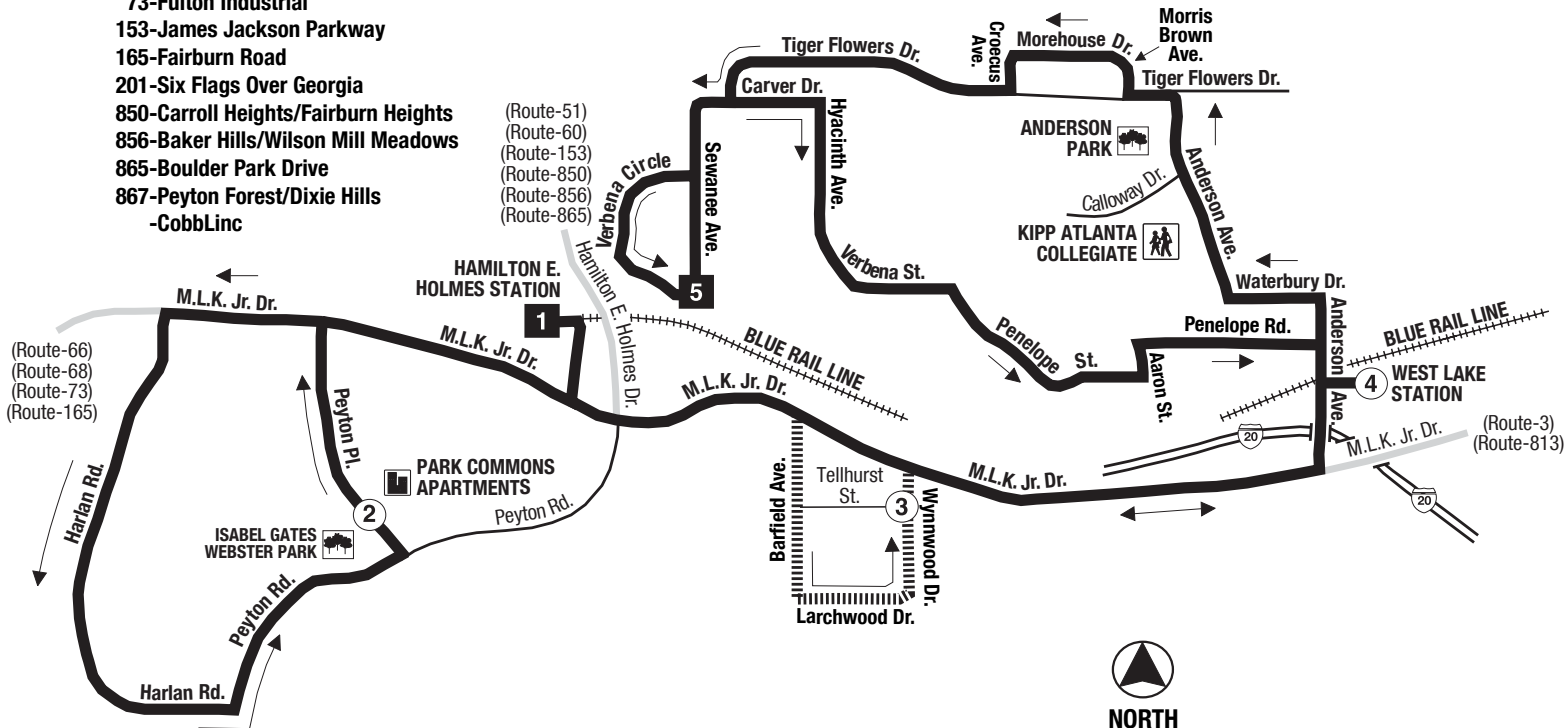

Routes intersecting at
Hamilton E. Holmes Station:
Rutas intersectando en la
Estación Hamilton E. Holmes:

- 3-Martin Luther King, Jr. Drive/Auburn Avenue
- 51-Joseph E. Boone Boulevard
- 60-Hightower Road
- 66-Lynhurst Drive/Princeton Lakes
- 68-Benjamin E. Mays Drive
- 73-Fulton Industrial
- 153-James Jackson Parkway
- 165-Fairburn Road
- 201-Six Flags Over Georgia
- 850-Carroll Heights/Fairburn Heights
- 856-Baker Hills/Wilson Mill Meadows
- 865-Boulder Park Drive
- 867-Peyton Forest/Dixie Hills
- CobbLinc

Routes intersecting at
West Lake Station:
Rutas intersectando en la
Estación West Lake:

- 58-Hollywood Road/Lucile Avenue
- 813-Atlanta University Center
- 853-Center Hill
- 867-Peyton Forest/Dixie Hills

- INTERSECTING ROUTES
Rutas Intersectando
- SELECT TRIPS
Viajes selectos